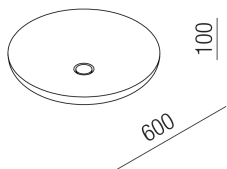

Over countertop washbasin in marble
Designer: Benedini Associati, 2025